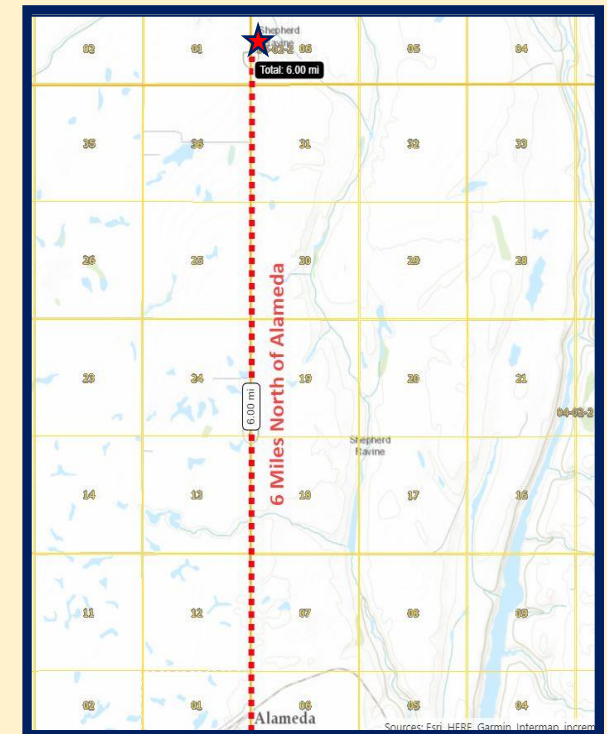

Grain Bag Roller

USWA Grain Bag Recycling Program

The Upper Souris Watershed Association (USWA) has 2 grain bag rollers available for use, and 3 collection sites to dispose of rolled grain bags. There is no charge for the use of the grain bag rollers and disposal sites.

***Mechanically Rolled Grain Bags Only**

Rolled Grain Bags

Collection Sites:

Halbrite/Midale (NE 28-05-12-W2)

6 miles west (Hwy 606); 1.6 miles north of Midale.

***Access to site available 24 hrs/day**

Stoughton (NW08-10-08-W2)

9 miles North of Stoughton (Hwy 47); 2 miles west.

***Access to site available 24 hrs/day**

Alameda (SW06-05-02-W2)

6 miles north of Alameda (Hwy 9)

***Contact USWA to gain access to Alameda site.**

For more information on the recycling program, or to gain access to the Alameda site, contact USWA office at: 306-634-7074, or 306-861-9913.