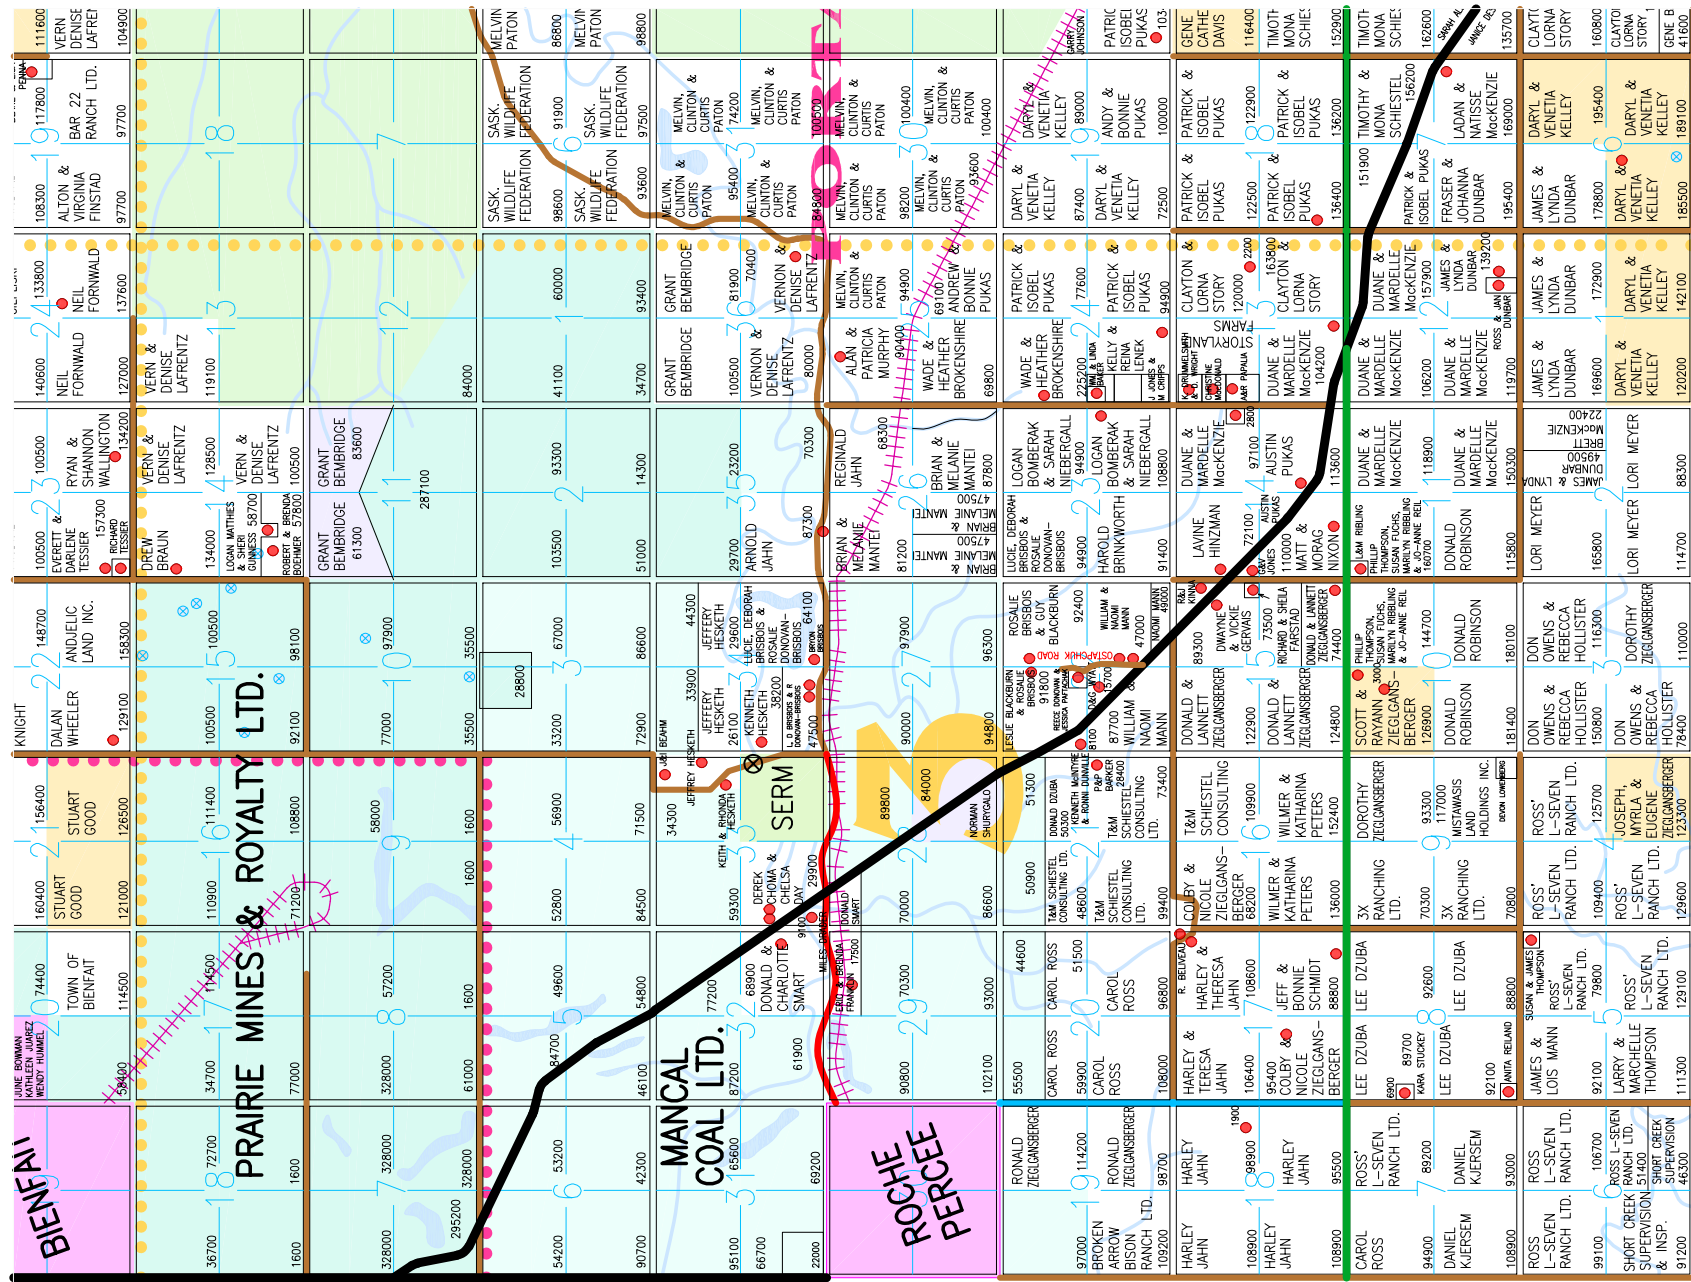

T 2

ESTEVAN

TWP 22

TWP 20

BIENFAIT-COALFIELDS FIRE RESPONSE (town limits)

TWP 14

T 1

TWP 12

TWP 10

R. 6

RR 2070  
RR 2065  
RR 2064  
RR 2063  
RR 2062  
RR 2061  
RR 2060  
RR 2055  
RR 2050

NORTH DAKOTA